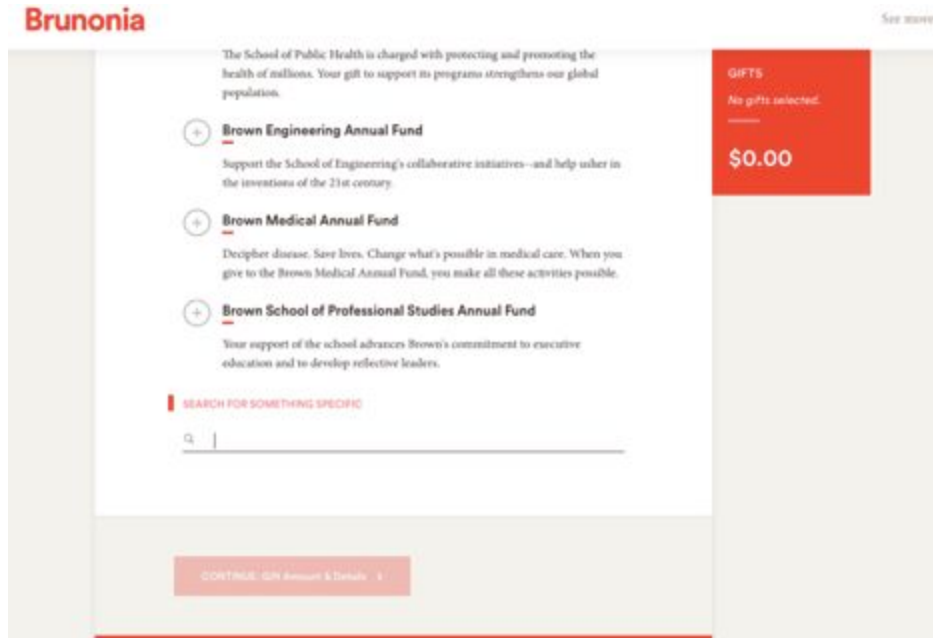

Give the gift of Better World!

Despite significantly reducing ticket prices in 2019, your donation will allow us to provide students attendance at Better World by Design free of charge. Purchase a Better World by Design ticket for a student. Every $10 you donate will go towards a ticket fund for individuals who need financial assistance to attend our conference. You can donate online using the following guide or mail a check directly to:

Box 1930
Providence, RI 02912

Note: If ticket donations exceed our anticipated amount, your contribution will go towards our Annual Speaker Fund to bring more amazing speakers to our future conferences.

Steps:

1) Go to <https://bbis.advancement.brown.edu/bbphenix/brunonia/give-now> and scroll down.